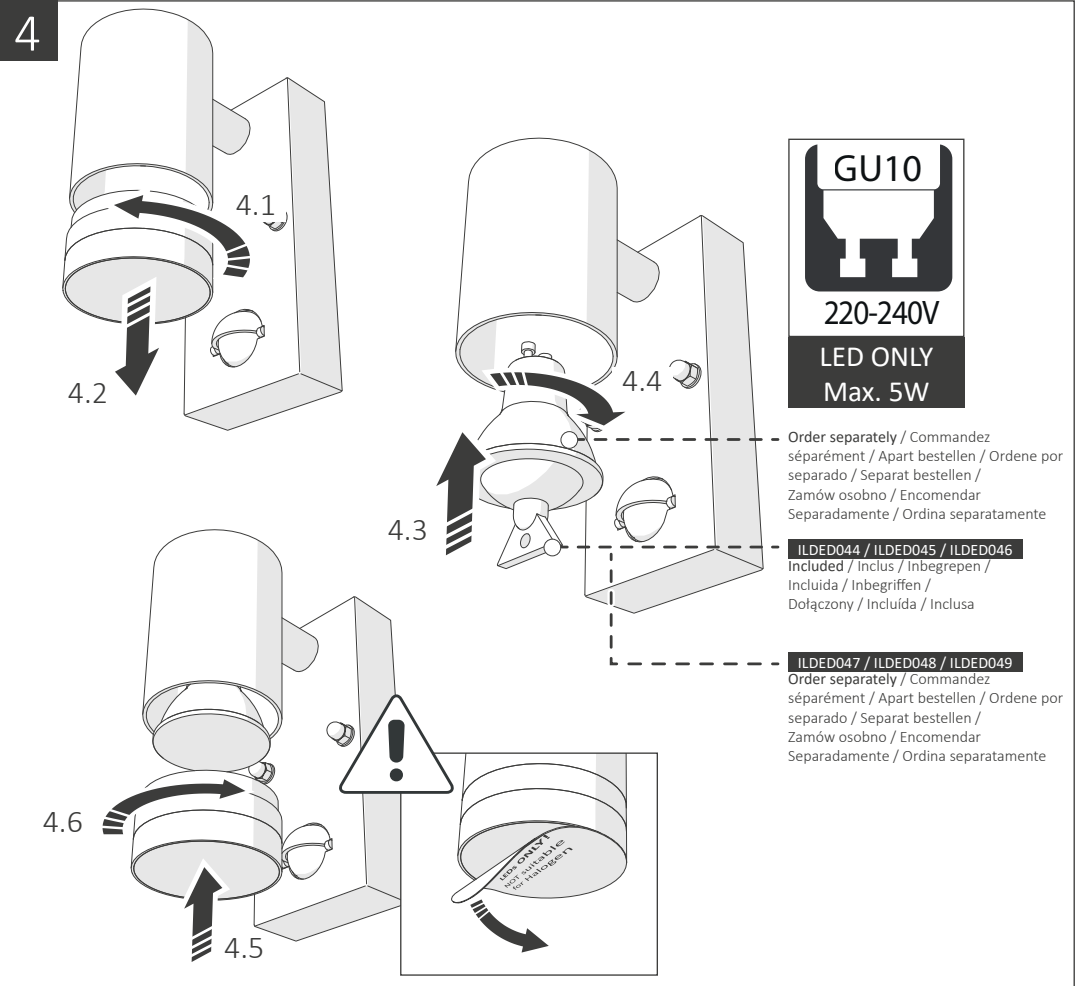

IS 1001

40°C

-20°C

1.4

Included / Inclus / Inbegrepen /
Incluida / Inbegriffen /
Dołączony / Incluida / Inclusa

ILDED044 / ILDED045 / ILDED046

ILDED047 / ILDED048 / ILDED049

1 Installation / Installation / Installatie / Instalación / Installation / Instalacja / Instalação

2 Connection / Lien / Verbinding / Conexión / Verbindung / Połączenie / Conexão

2.1

3 Installation / Installation / Installatie / Instalación / Installation / Instalacja / Instalação

Warranty/ Technical & contact information are all available at www.integral-led.com

IS1038 A

Integral LED is a division of Integral Memory plc:
Unit 6, Iron Bridge Close, Iron Bridge Business Park,
London, NW10 0UF, UK
Integral Europe BV, 2801 DG, NL